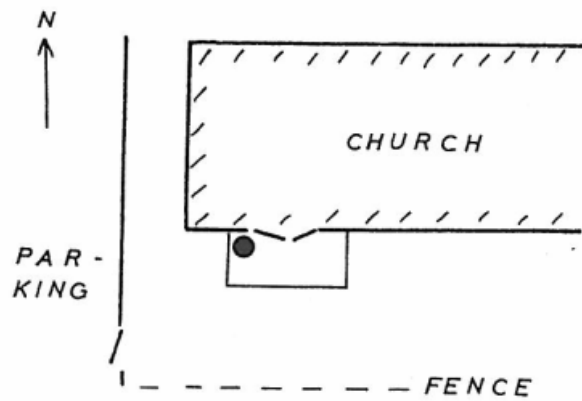

GRAVITY STATION: 752 Leirvirk Church

Coordinates (° ' "): 62 18 48 -06 42 30

Elevation (m): ca. 10

Gravity value (mGal): 982100.67

Monumentation:

Lervig nye kirke. På granittrappesten foran hovedindgangen, til venstre for døren.

Leirvik new church. On granite slab in front of main entrance, to the right of the doors.

Datum: IGSN

Described by:
RF 1984