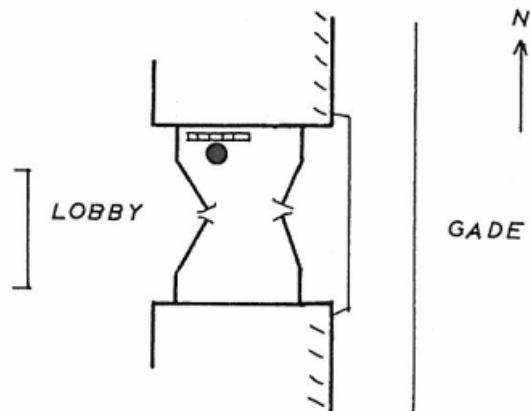

## GRAVITY STATION: 751 Torshavn Hotel Hafnia

Coordinates (° ' "): 62 00 36 -06 46 06

Elevation (m): 5

Gravity value (mGal): 982092.44

Monumentation:

Torshavn, Hotel Hafnia. I vindfanget til venstre, foran radiator. Flisegulv.

Torshavn, Hotel Hafnia. Between double doors at main entrance, in front of radiator. Tiled floor.

Datum: IGSN

Described by:  
RF 1984