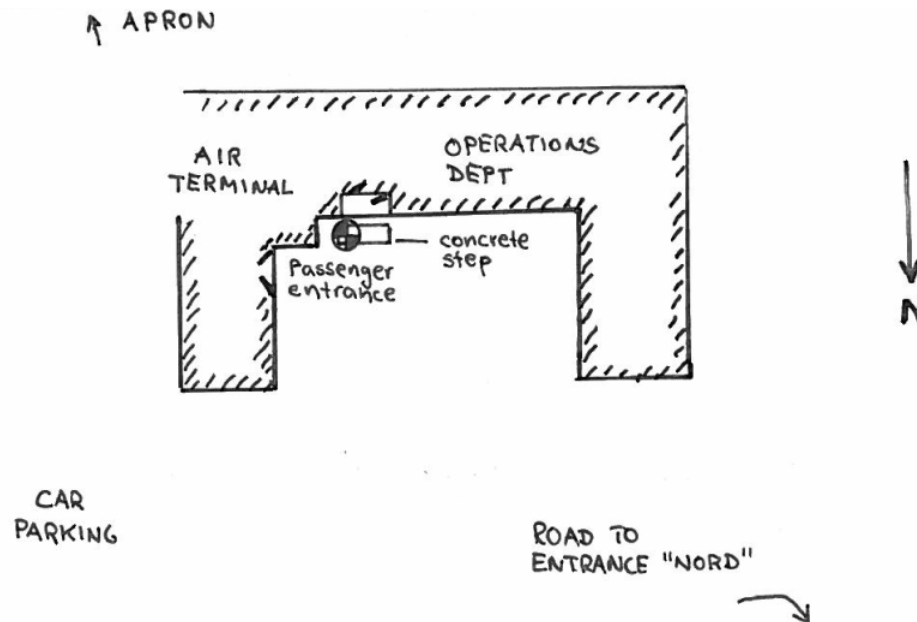

GRAVITY STATION: GI 115 Denmark / Værløse Airport

Coordinates (° ' "): 55 47 12 18

Elevation (m):

Gravity value (mGal): 981553.10

Monumentation:

Værløse military airport ca. 20 km NW of Copenhagen.

Terminal Nord, at top of ca. 30 cm x 2 m concrete step in front of entrance to operations department (operations-afdeling), to the right of the entrance to the air passenger terminal.

Tied to Copenhagen Gamlehave in 1981 and 82 using LCR meters 466 and 495.

Military area, permit needed from guard.

Described by:
RF 1982