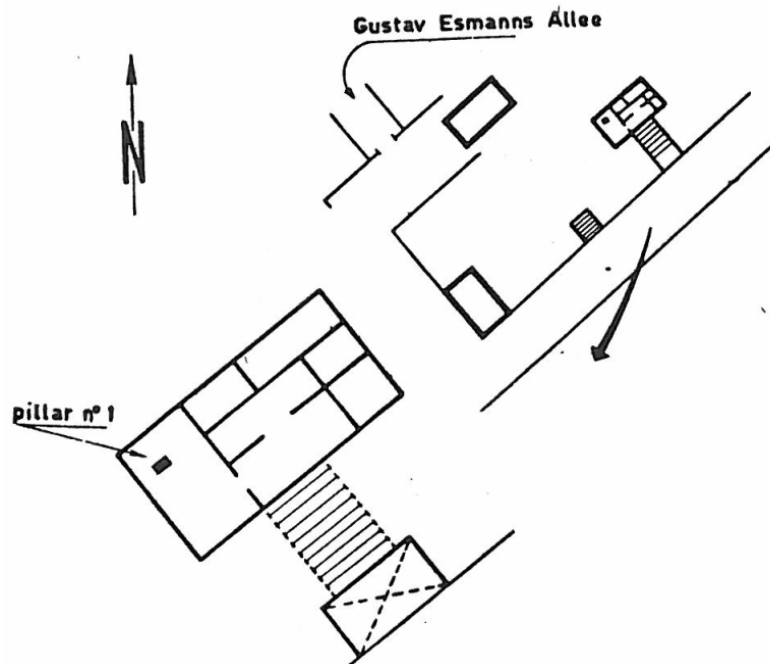

GRAVITY STATION: GI 102 Denmark / Copenhagen A

Coordinates (° ' "): 55 44 06 12 30 06

Elevation (m): 44.73

Gravity value (mGal): 981543.02

Monumentation: Pillar

The station is on top of pillar no. 1 in the “watch cellar”, Buddinge Fort, Geodætisk Institut værksteder, Gustav Esmanns Alle, Søborg.
Hight of pillar 76 cm.

Danish fundamental gravity reference station.
ISGN station

Described by:
RF 1982