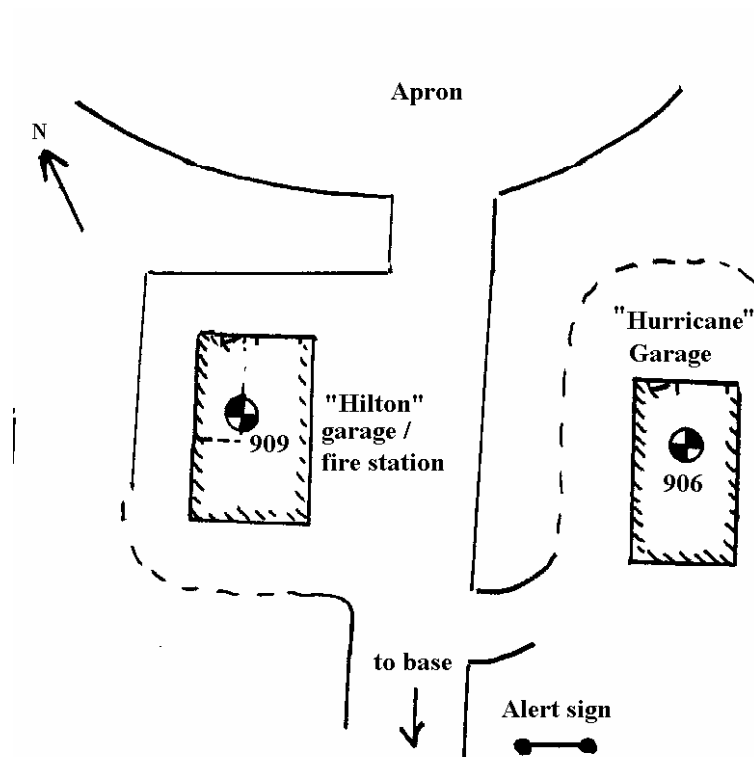

GRAVITY STATION: 906 Alert absolute

Coordinates (° ' "): 82 30 42 -62 19 30

Elevation (m): 6

Gravity value (mGal): 983127.72

Monumentation: Screw

CFS Alert, Canada. GSC absolute gravity station site. Located in "Hurricane" garage, in center of parking area. Marked by small screw in floor, diameter approx. 1 cm.

Described by:
RF 1996