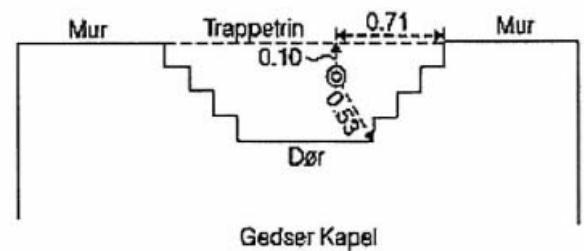

Described in 2008