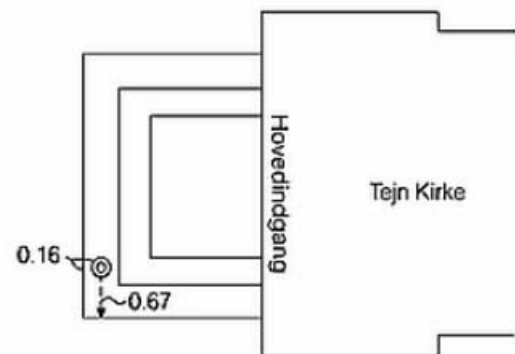

N 140-03-9096