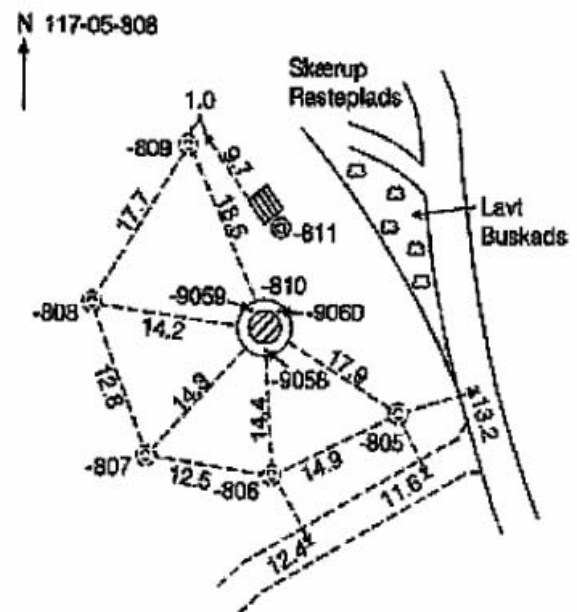

GRAVITY STATION: 117-05-00808 Smidstrup GPS eccenter

Coordinates (° ' "): 55 38 26 09 33 33

Elevation (m): 77.63

Gravity value (mGal):

Monumentation: Plug

Klatstrup Bygade 6, Skærup Rasteplads west. Point in cesspool with cover, in waste land, approx. 100 m S of cafeteria. Cover 0.10 m below terrain. Point for eccentric measurement. Marked with 1.5 m long screwing plug, 0.50 m below terrain. Appropriate for GPS.

Described in 2006